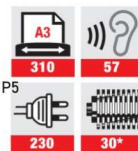

S/G/W 54 x 40 x 98 cm

EcoLogic

i-control®

DLS

Silentec®

modele SP2/CP4/CP5

\* CP6 i CP7/2

CPNI  
Centre for the Protection of National Infrastructure